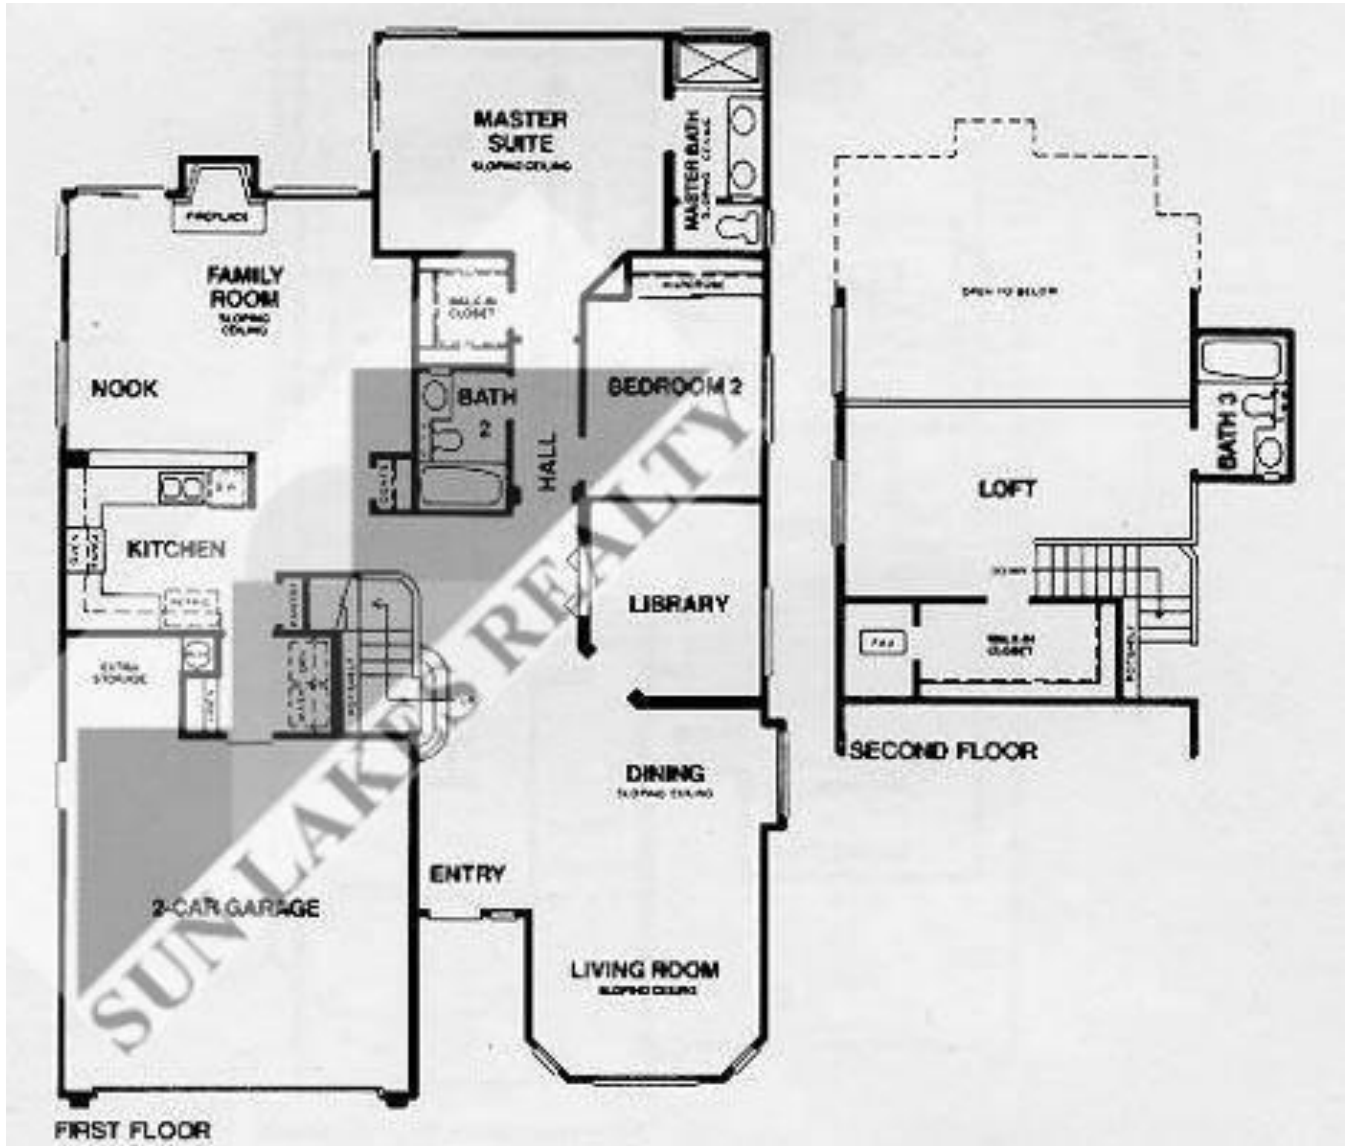

SENIOR COMMUNITY * RETIREMENT COMMUNITY FOR ACTIVE ADULTS 55 & OVER * SUN LAKES COUNTRY CLUB * BANNING, CA.

RESORT SERIES FLOOR PLANS

Marbella #401 2 bedroom, 3 bath + loft & family room (1,978 sq.ft.)

Marbella # 400 2 bedroom, 3 bath + library, loft & family room (2,044 sq. ft.)

Riviera # 300 2 bedroom, 2 bath, + bed/retreat & family (1,505 sq. ft.)

Tivoli # 201

2 bedroom, 2 bath + family room

(1,390 sq. ft.)

St. Moritz # 102 2 bedroom, 3 bath + loft & family room (1,456 sq. ft.)

St. Moritz # 101 2 bed, 2 bath, + loft & family (1,456 sq. ft.)