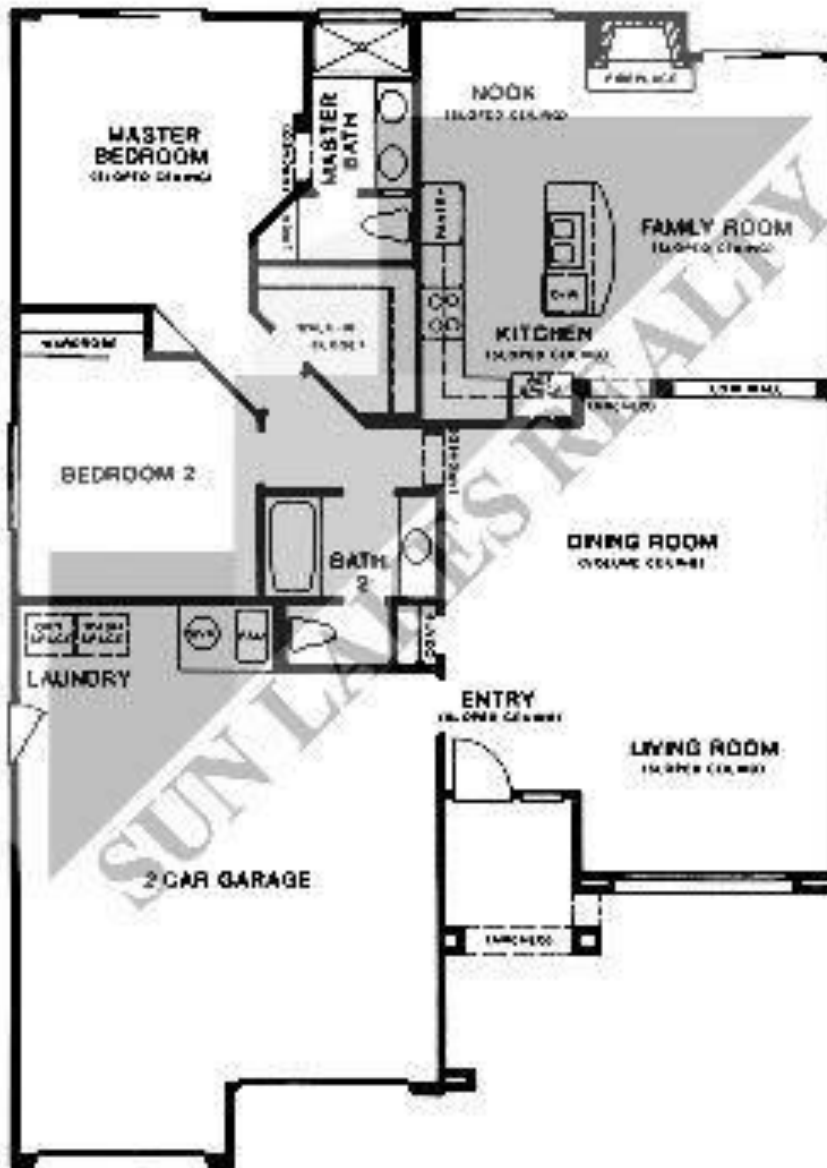

SENIOR COMMUNITY * RETIREMENT COMMUNITY FOR ACTIVE ADULTS 55 & OVER * SUN LAKES COUNTRY CLUB * BANNING, CA.

RESORT SERIES FLOOR PLANS

Marbella #401 2 bedroom, 3 bath + loft & family room (1,978 sq.ft.)

Marbella # 400 2 bedroom, 3 bath + library, loft & family room (2,044 sq. ft.)

Riviera # 300 2 bedroom, 2 bath, + bed/retreat & family (1,505 sq. ft.)

Tivoli # 201

2 bedroom, 2 bath + family room

(1,390 sq. ft.)

St. Moritz # 102 2 bedroom, 3 bath + loft & family room (1,456 sq. ft.)

St. Moritz # 101 2 bed, 2 bath, + loft & family (1,456 sq. ft.)