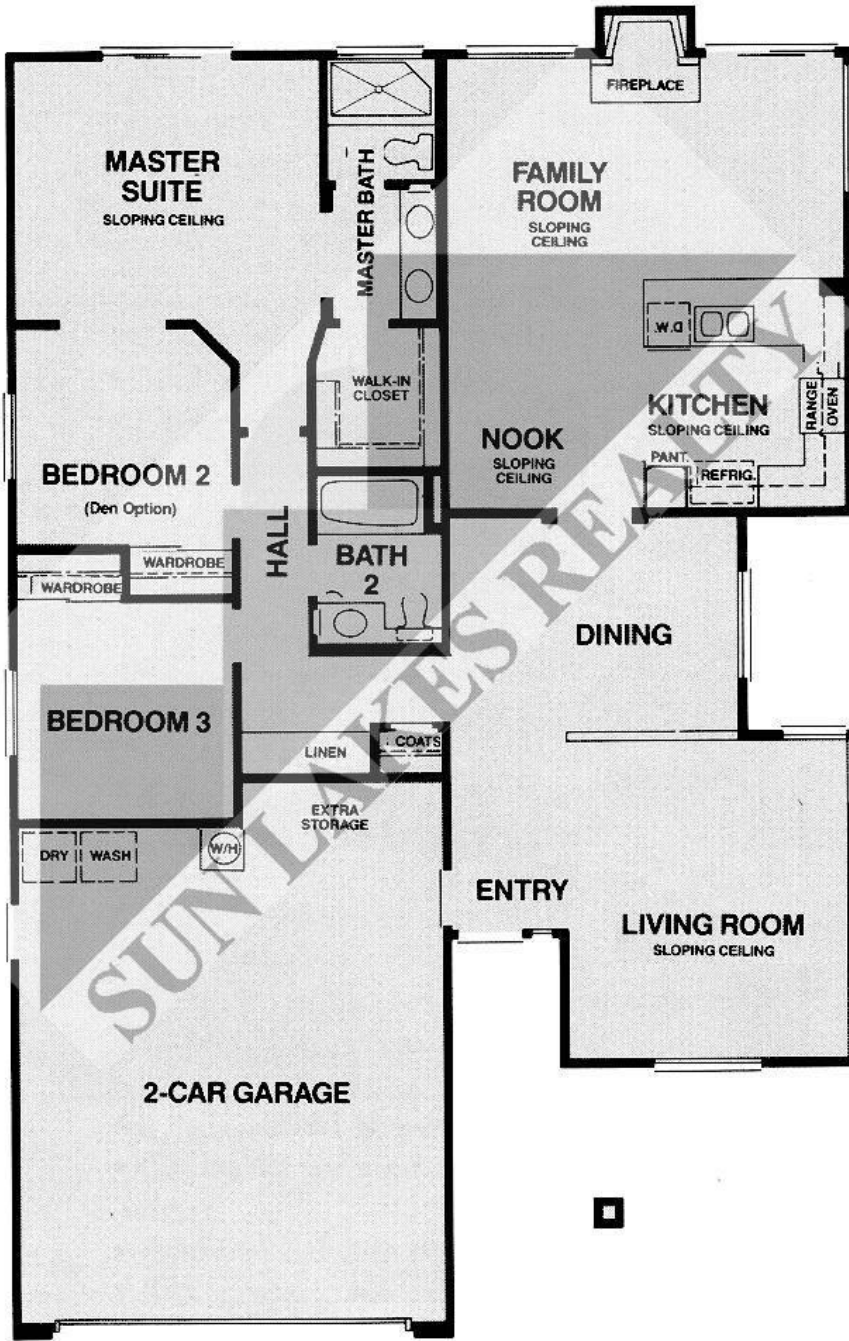

SENIOR COMMUNITY * RETIREMENT COMMUNITY FOR ACTIVE ADULTS 55 & OVER * SUN LAKES COUNTRY CLUB * BANNING, CA.

RESORT SERIES FLOOR PLANS

Marbella #401 2 bedroom, 3 bath + loft & family room (1,978 sq.ft.)

Marbella # 400 2 bedroom, 3 bath + library, loft & family room (2,044 sq. ft.)

Riviera # 300 2 bedroom, 2 bath, + bed/retreat & family (1,505 sq. ft.)

Tivoli # 201

2 bedroom, 2 bath + family room

(1,390 sq. ft.)

St. Moritz # 102 2 bedroom, 3 bath + loft & family room (1,456 sq. ft.)

St. Moritz # 101 2 bed, 2 bath, + loft & family (1,456 sq. ft.)